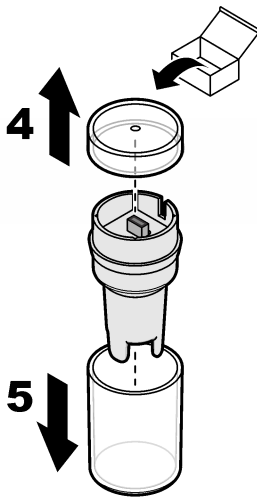

9532001, 9532101, 9532701, 9532801

HACH COMPANY World Headquarters
 P.O. Box 389, Loveland, CO 80539-0389 U.S.A.
 Tel. (970) 669-3050
 (800) 227-4224 (U.S.A. only)
 Fax (970) 669-2932
 orders@hach.com
 www.hach.com