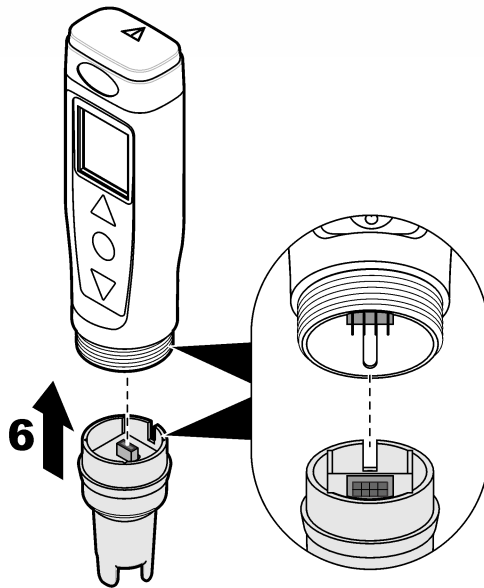

9532001, 9532101, 9532701, 9532801

HACH COMPANY World Headquarters
 P.O. Box 389, Loveland, CO 80539-0389 U.S.A.
 Tel. (970) 669-3050
 (800) 227-4224 (U.S.A. only)
 Fax (970) 669-2932
 orders@hach.com
 www.hach.com